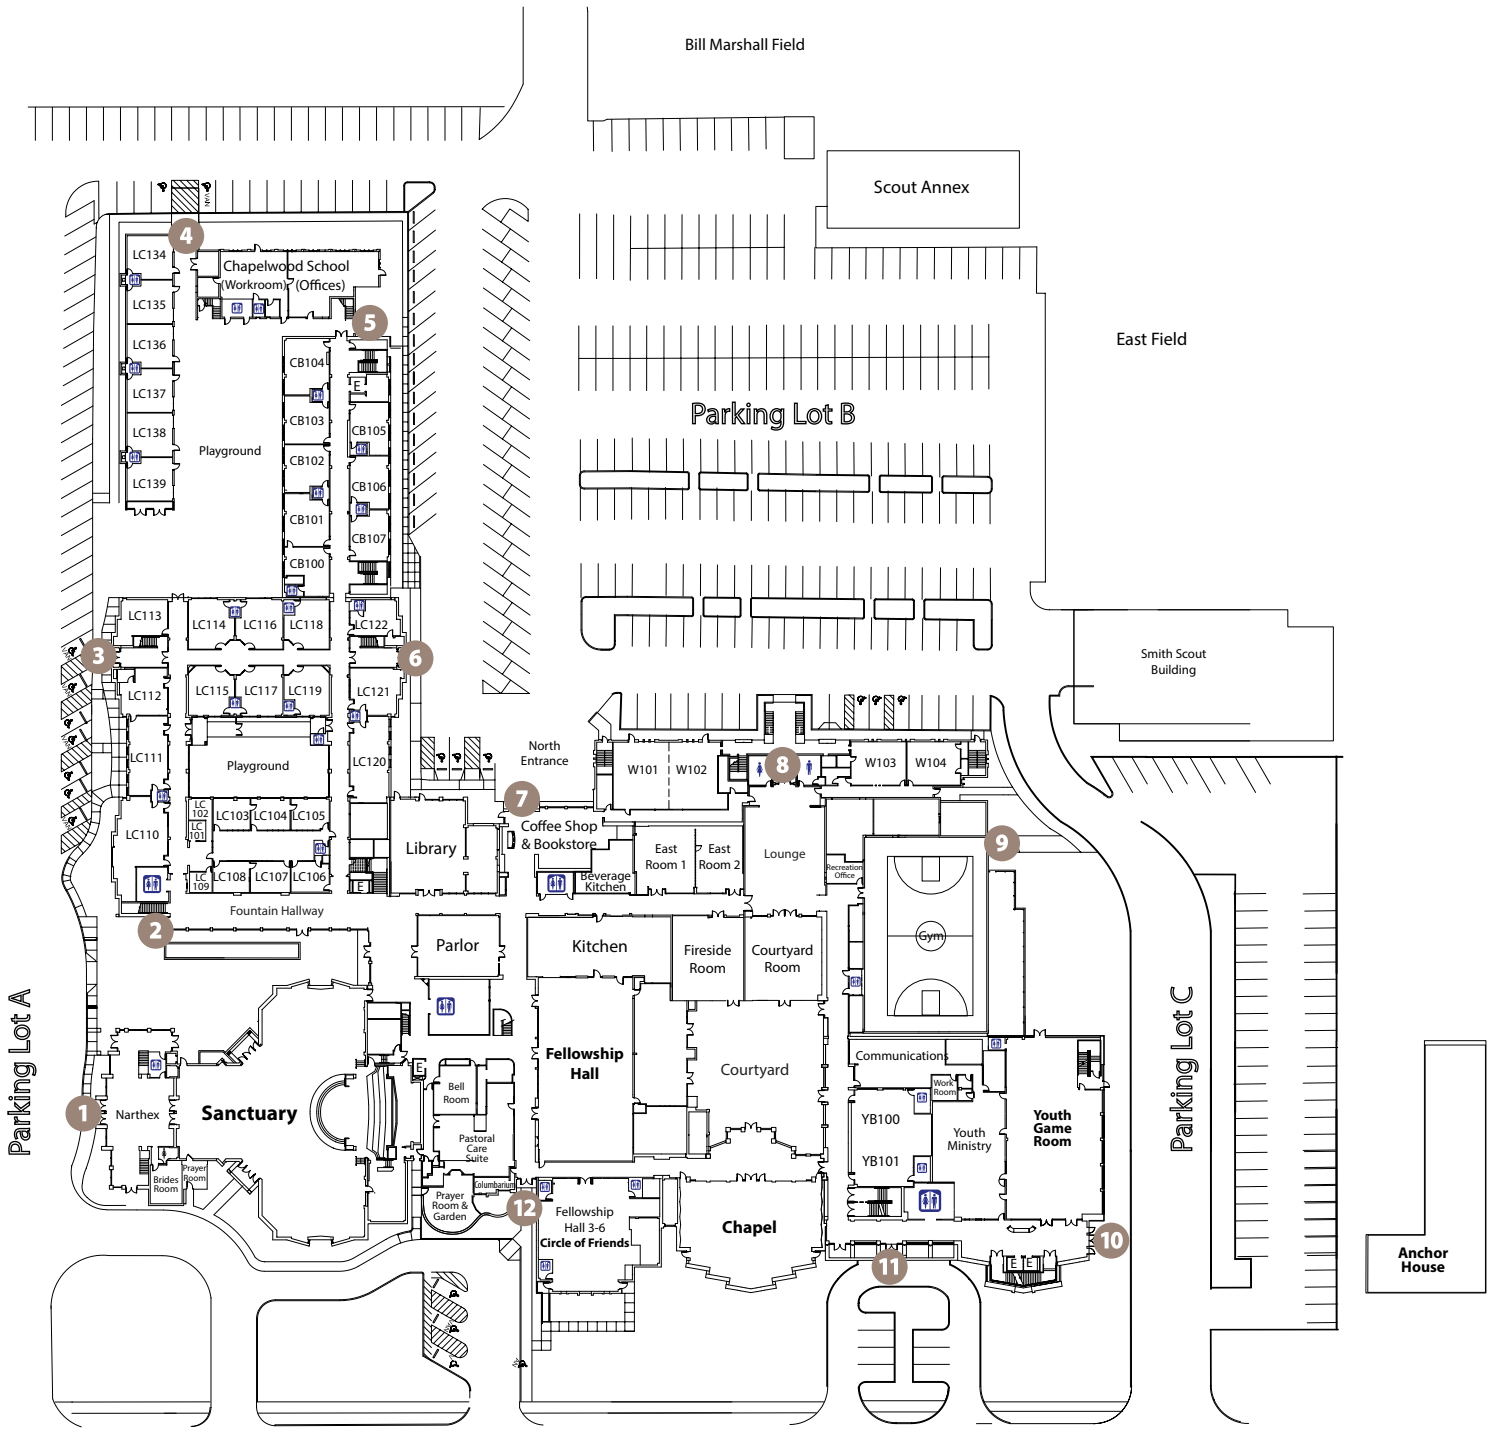

← to Piney Point

Claymore

to Hedwig →

← to Piney Point

Greenbay

to Memorial →

FIRST FLOOR

Second floor and basement on reverse side

Legend

	Restroom
	Elevator
	Stairs
	Entrances

Map not to scale

CHAPELWOOD

United Methodist Church † Embodying grace.
 11140 Greenbay Street, Houston, TX 77024
 (713) 465-3467 • (713) 365-2808 (fax)
www.chapelwood.org